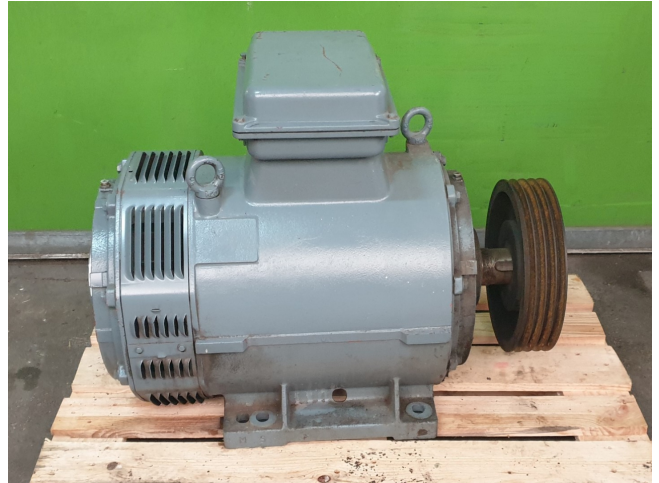

Schorch KN7250S-BB01B-202

Specifications

Marka	Schorch
Rodzaj	KN7250S-BB01B-202
kW	75
RPM	1470
Size & Weight	960x540x700 mm (LxWxH). weight: 455 kg.
50 Hz / 60 Hz	75,0 kW - 1470 RPM / 86 kW - 1775 RPM
Stock	1

Description

Used Schorch KN7250S-BB01B-202

Used Schorch KN7250S-BB01B-202 electric motor with 75 kW and 1470 RPM at 50 Hz. Sizes: 960x540x700 mm (LxWxH). weight: 455 kg.